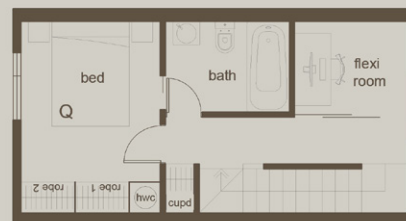

the HADLOW

121 Hadlow Terrace

3 BED + FLEXI

3 bedrooms + flexi room

100 sq. m internal

22 sq. m external

Heatpump included

1 carpark (75)

Three story terrace home boasts flexible living with a sunny east facing yard.

Top floor

Middle floor

Lower floor

DISCLAIMER: Every Precaution has been taken to establish the accuracy of the material herein at the time of printing, however, no responsibility will be taken for any errors/omissions. Prospective purchasers should not confine themselves solely to the content of this material and acknowledge that they have received recommendation and had reasonable opportunity to seek independent legal, financial, accounting, immigration, technical and other advice. Furniture shown are for staging purposes only and are excluded from the Purchase Price.