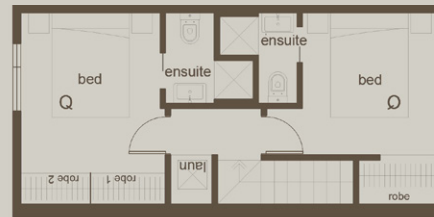

the HADLOW

121 Hadlow Terrace

3 BED + FLEXI

3 bedrooms + flexi room

100 sq. m internal

22 sq. m external

Heatpump included

1 carpark (75)

Three story terrace home boasts flexible living with a sunny east facing yard.

Top floor

Middle floor

Lower floor

DISCLAIMER: Every Precaution has been taken to establish the accuracy of the material herein at the time of printing, however, no responsibility will be taken for any errors/omissions. Prospective purchasers should not confine themselves solely to the content of this material and acknowledge that they have received recommendation and had reasonable opportunity to seek independent legal, financial, accounting, immigration, technical and other advice. Furniture shown are for staging purposes only and are excluded from the Purchase Price.