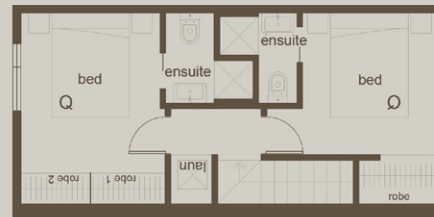

the HADLOW

121 Hadlow Terrace

3 BED + FLEXI

3 bedrooms + flexi room

100 sq. m internal

22 sq. m external

1 carpark (75)

Three story terrace home boasts flexible living with a sunny east facing yard.

Top floor

Middle floor

Lower floor

DISCLAIMER: Every Precaution has been taken to establish the accuracy of the material herein at the time of printing, however, no responsibility will be taken for any errors/omissions. Prospective purchasers should not confine themselves solely to the content of this material and acknowledge that they have received recommendation and had reasonable opportunity to seek independent legal, financial, accounting, immigration, technical and other advice. Furniture shown are for staging purposes only and are excluded from the Purchase Price.