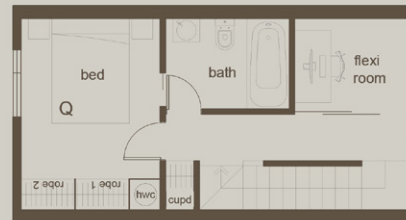

the HADLOW

121 Hadlow Terrace

3 BED + FLEXI

3 bedrooms + flexi room

100 sq. m internal

22 sq. m external

1 carpark (75)

Three story terrace home boasts flexible living with a sunny east facing yard.

Top floor

Middle floor

Lower floor

DISCLAIMER: Every Precaution has been taken to establish the accuracy of the material herein at the time of printing, however, no responsibility will be taken for any errors/omissions. Prospective purchasers should not confine themselves solely to the content of this material and acknowledge that they have received recommendation and had reasonable opportunity to seek independent legal, financial, accounting, immigration, technical and other advice. Furniture shown are for staging purposes only and are excluded from the Purchase Price.